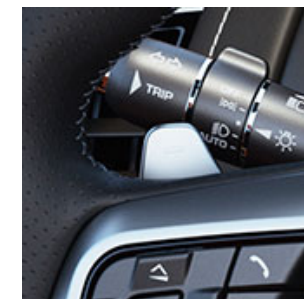

STEERING WHEELS